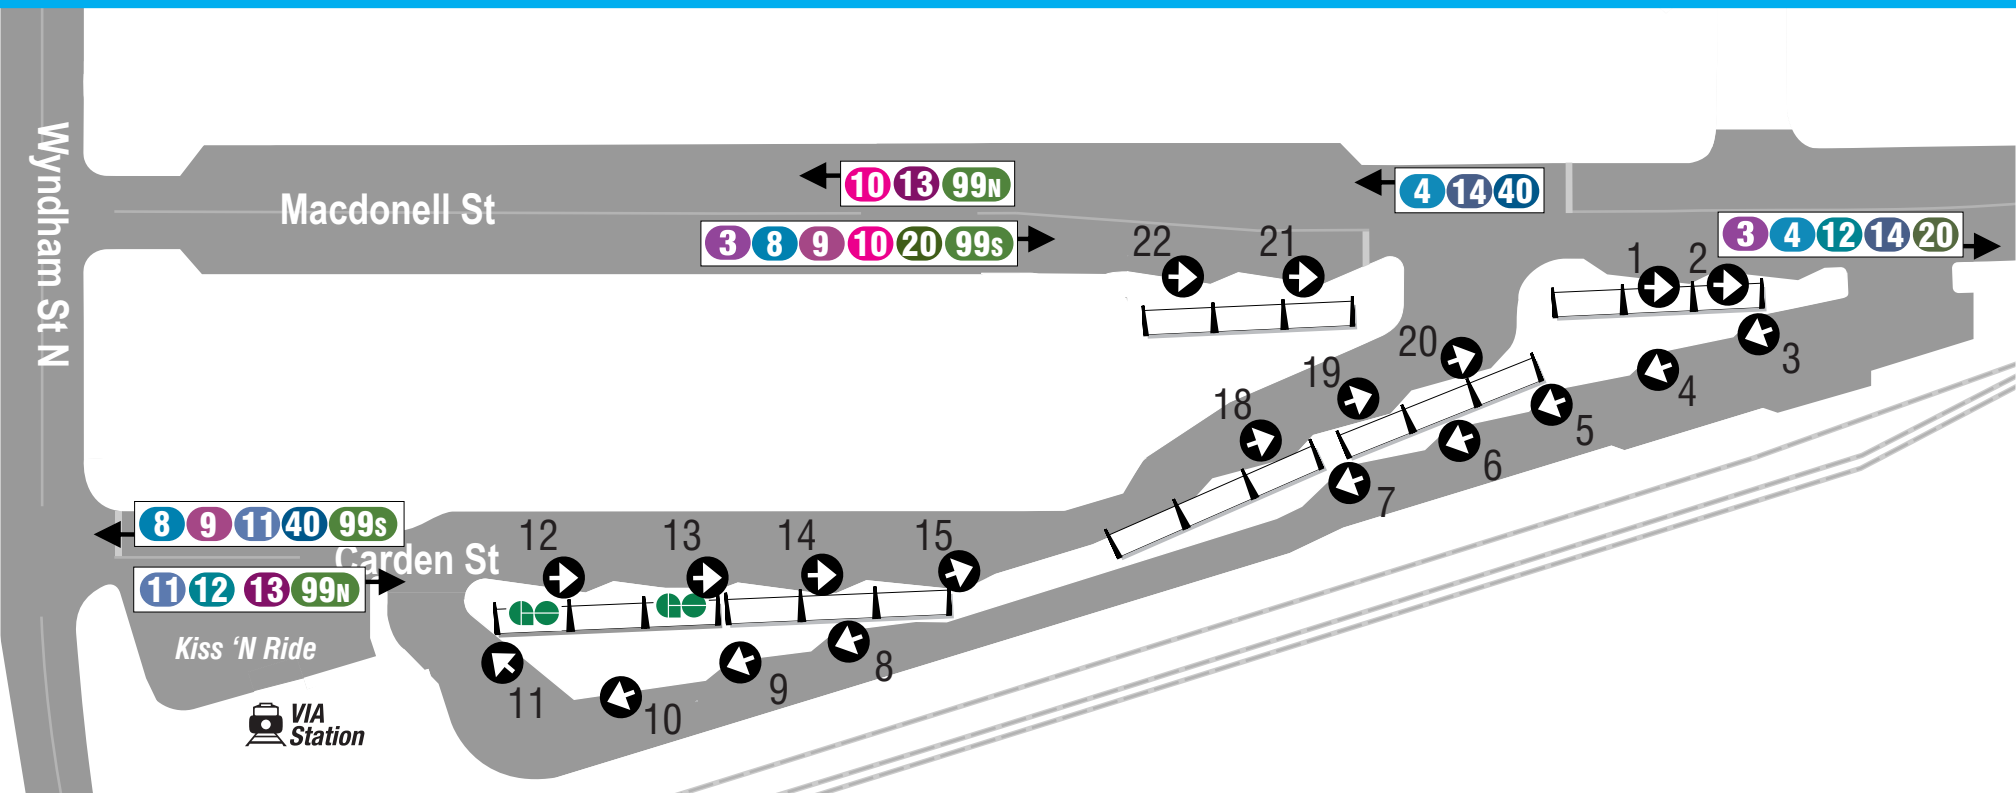

Guelph Central Station Platform Locations

Way Finding Legend

- ▶ Platform: 1 2 3 4 5 6 7 14 15 18 19 20 21 22
- Base Routes: 20 4 8 11 13 9 99s
- ⬆ On-demand bus